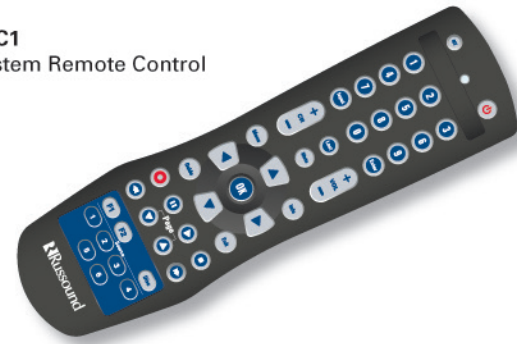

CAA66 Multiroom Audio Controller Amplifier

Specifications

- Audio sources: 6
- Zones per controller: 6
- Zones per system: 36 maximum (with 6 CAA66 systems)
- Keypad ports: RJ45, T568A standard
- Interface port: DB9 for RS-232 serial data
- Link ports: RJ45
- Source input connectors: RCA left and right
- Source input impedance: 50 kilohms
- Source input level: 2.2 Vrms max
- Amplifier channels: 12 (2 per zone)
- Power output: 40 watts per zone RMS into 8 ohms
- Frequency response: 20 Hz to 20 kHz +0/-2.5 dB
- Distortion: <0.10% THD+N from 20 Hz to 20 kHz
- Signal-to-noise ratio: >90 dB A-weighted, >88 dB unweighted
- Speaker impedance: 8 ohms nominal, 6 ohms minimum
- Speaker connectors: Removable 4-pole color-coded snap connectors
- Audio line outputs: Switchable fixed/variable, 2.2 Vrms (zones 1 and 2 only)
- Line output connectors: RCA left and right
- Mute trigger input: 12 VDC
- System trigger output: 12 VDC, 100 mA maximum
- Trigger connectors: 1/8-inch TS, tip positive
- Power rating: 100-120 VAC 3 A or 220-240 VAC 1.25 A, 50-60 Hz
- Fuse rating: F3.0A H 250V USA and Canada T1.25A H 250V Europe
- Dimensions: 17" W x 3.9" H x 11.5" D (43 x 9.9 x 29.2 cm)
- Weight: 17 lb 12.5 oz (8 kg)

Included Accessories

- SRC1**
System Remote Control

System Keypads

KP6 System Keypad **KPL** Advanced Keypad **KPSC** Source Keypad (Requires a KP6 or KPL)

KP6 and KPSC combined in a dual-gang Decora® plate. *KPL and KPSC combined in a dual-gang Decora® plate.*

The KPSC delivers numeric source control and common commands in one easy to use add-on keypad.

The KPL keypad uses a five-character LCD screen to display the source playing. It also allows you to adjust bass, treble, balance, loudness and volume.