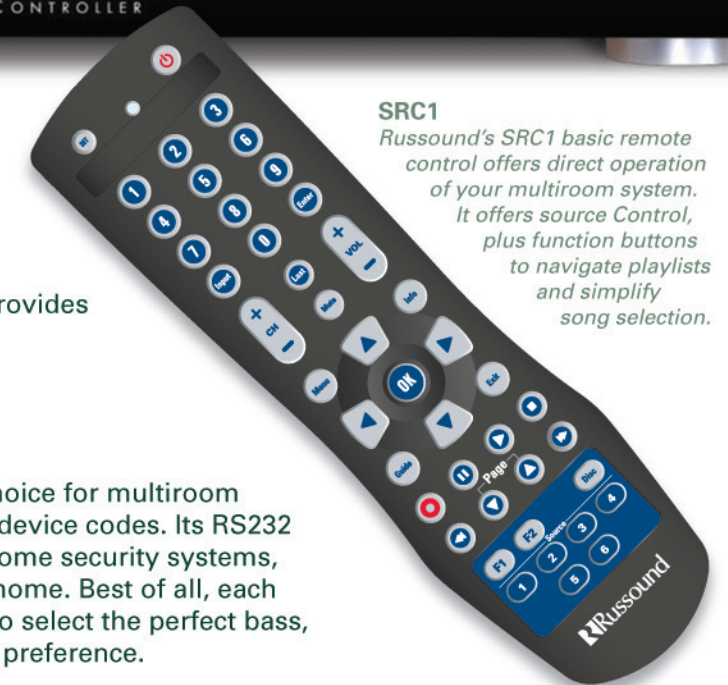

6-Source / 6-Zone

Elegant Access

With a multiroom system, what you see are elegantly designed keypads and in-wall or in-ceiling speakers. Russound's KP6, KPL and KPSC keypads provide access to your music library through attractive, informative displays. What you get is so much more — one touch control, bass, treble, balance, loudness and volume adjustment, whenever you want it. Available in five colors to match your home's style.

Affordable Excellence

Music anywhere you want it, at the touch of a button. That's what you get with a Russound CAA66 Controller Amplifier. Classical in the bedroom, rock in the den and salsa in the kitchen. A multiroom system for everyone to enjoy.

SRC1
Russound's SRC1 basic remote control offers direct operation of your multiroom system. It offers source Control, plus function buttons to navigate playlists and simplify song selection.

Complete Control

To make your multiroom system even more convenient to use, Russound offers a sleek, ergonomic remote control. Easy to operate and packed with useful features, the SRC1 remote provides an added level of access to your music.