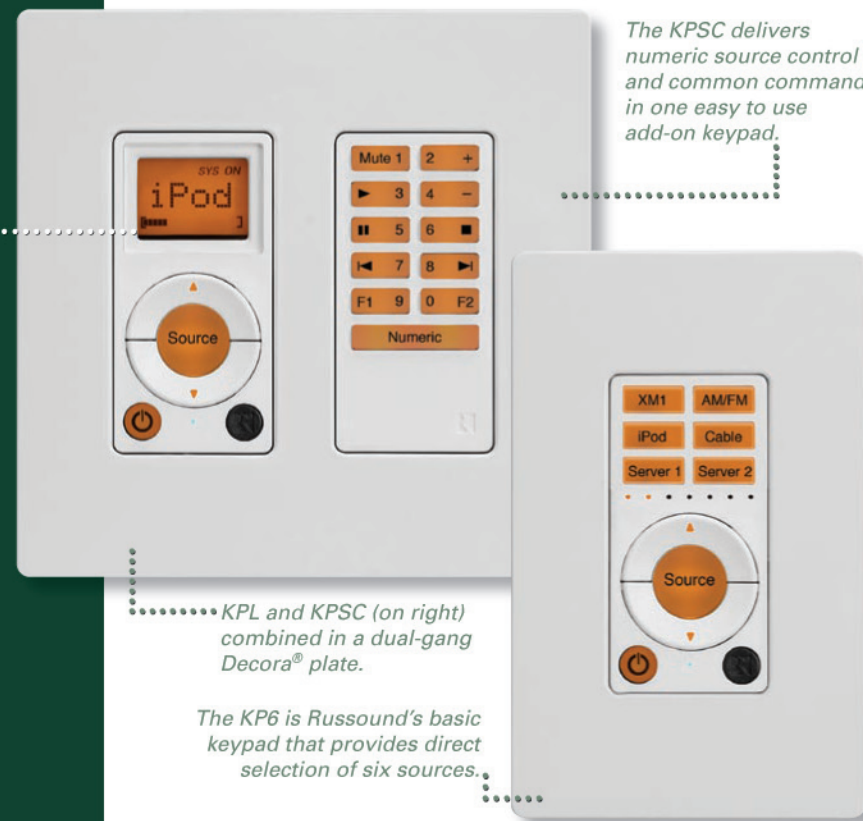

To make your multiroom system even more convenient to use, Russound offers a sleek, ergonomic remote control. Easy to operate and packed with useful features, the SRC1 remote provides an added level of access to your music.

Feature Rich

Advanced features make the CAA66 a perfect choice for multiroom audio. The CAA66 provides a large library of IR device codes. Its RS232 port enables integration with home control or home security systems, allowing a valuable addition to any automated home. Best of all, each zone's sound can be adjusted from the keypad to select the perfect bass, treble, balance and volume to suit the listeners' preference.

Adaptable Convenience

Whether your home is six rooms, 12 rooms or 36, a CAA66* system can be expanded to meet your needs. The controllers can be linked together to fit any size home and budget. Each zone can be supported by up to three keypads for convenience. Your home, your system — endless possibilities.

The KPSC delivers numeric source control and common commands in one easy to use add-on keypad.

The KPL keypad uses a five-character LCD screen to display the source playing. It also allows you to adjust bass, treble, balance, loudness and volume.