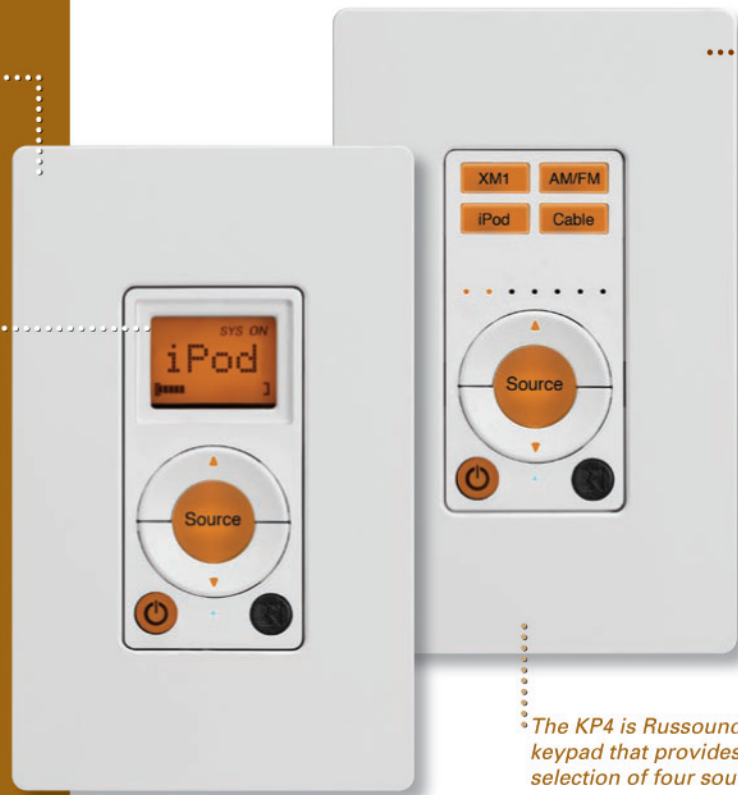

### Genuine Ease

Music anywhere you want it, at the touch of a button. That's what you get with a Russound CAS44 Controller Amplifier. Classical in the bedroom, rock in the den and salsa in the kitchen. A multiroom system for everyone to enjoy.

The KPL keypad uses a five-character LCD screen to display the source playing. It also allows you to adjust bass, treble, balance, loudness and volume.

### Elegant Access

With a multiroom system, what you see are elegantly designed keypads and in-wall or in-ceiling speakers. Russound's KP4 and KPL keypads provide access to your music library through attractive, informative displays. What you get is so much more: one touch control, bass, treble, balance, loudness and volume adjustment, whenever you want it. Available in five colors to match your home's style.

The KP4 is Russound's basic keypad that provides direct selection of four sources.