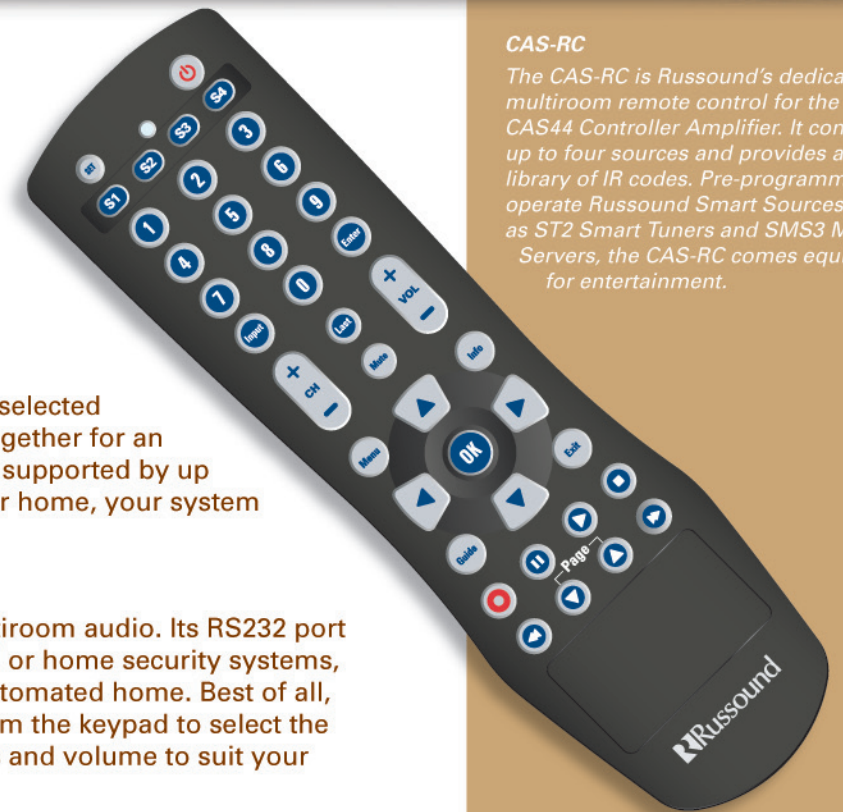

Complete Control

To make your multiroom system even more convenient to use, Russound offers a sleek, ergonomic remote control. Easy to operate and packed with useful features, the pre-programmed, learning CAS-RC remote provides an added level of access

CAS-RC

The CAS-RC is Russound's dedicated multiroom remote control for the CAS44 Controller Amplifier. It controls up to four sources and provides a large library of IR codes. Pre-programmed to operate Russound Smart Sources, such as ST2 Smart Tuners and SMS3 Media Servers, the CAS-RC comes equipped for entertainment.

Adaptable Convenience

For larger homes or individual rooms selected as zones, two CAS44s can be linked together for an eight zone system.* Each zone can be supported by up to three keypads for convenience. Your home, your system — endless possibilities.

Feature Rich

The CAS44 is a perfect choice for multiroom audio. Its RS232 port enables integration with home control or home security systems, allowing a valuable addition to any automated home. Best of all, each zone's sound can be adjusted from the keypad to select the perfect bass, treble, balance, loudness and volume to suit your listening preference.

New Original

Russound designs original products that fill the needs of multiroom audio lovers. Whether you are new to whole-house audio or want to upgrade, Russound offers everything you need to enjoy music and video throughout the home. Since 1967, Russound has stood by its beliefs (known as Russoundabilities) to make sure our products are reliable, dependable and simple to operate. The CAS44 joins a long line of quality products made for your enjoyment.