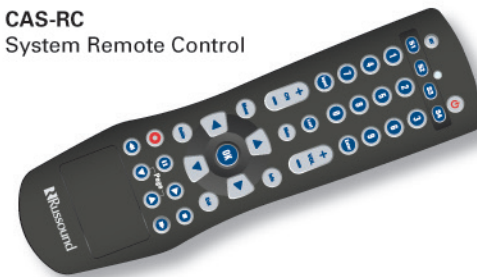

### Included Accessories

CAS-RC  
System Remote Control

### Genuine Ease

Music anywhere you want it, at the touch of a button. That's what you get with a Russound CAS44 Controller Amplifier. Classical in the bedroom, rock in the den and salsa in the kitchen. A multiroom system for everyone to enjoy.

The KPL keypad uses a five-character LCD screen to display the source playing. It also allows you to adjust bass, treble, balance, loudness and volume.

### CAS-RC

The CAS-RC is Russound's dedicated multiroom remote control for the CAS44 Controller Amplifier. It controls up to four sources and provides a large library of IR codes. Pre-programmed to operate Russound Smart Sources, such as ST2 Smart Tuners and SMS3 Media Servers, the CAS-RC comes equipped for entertainment.