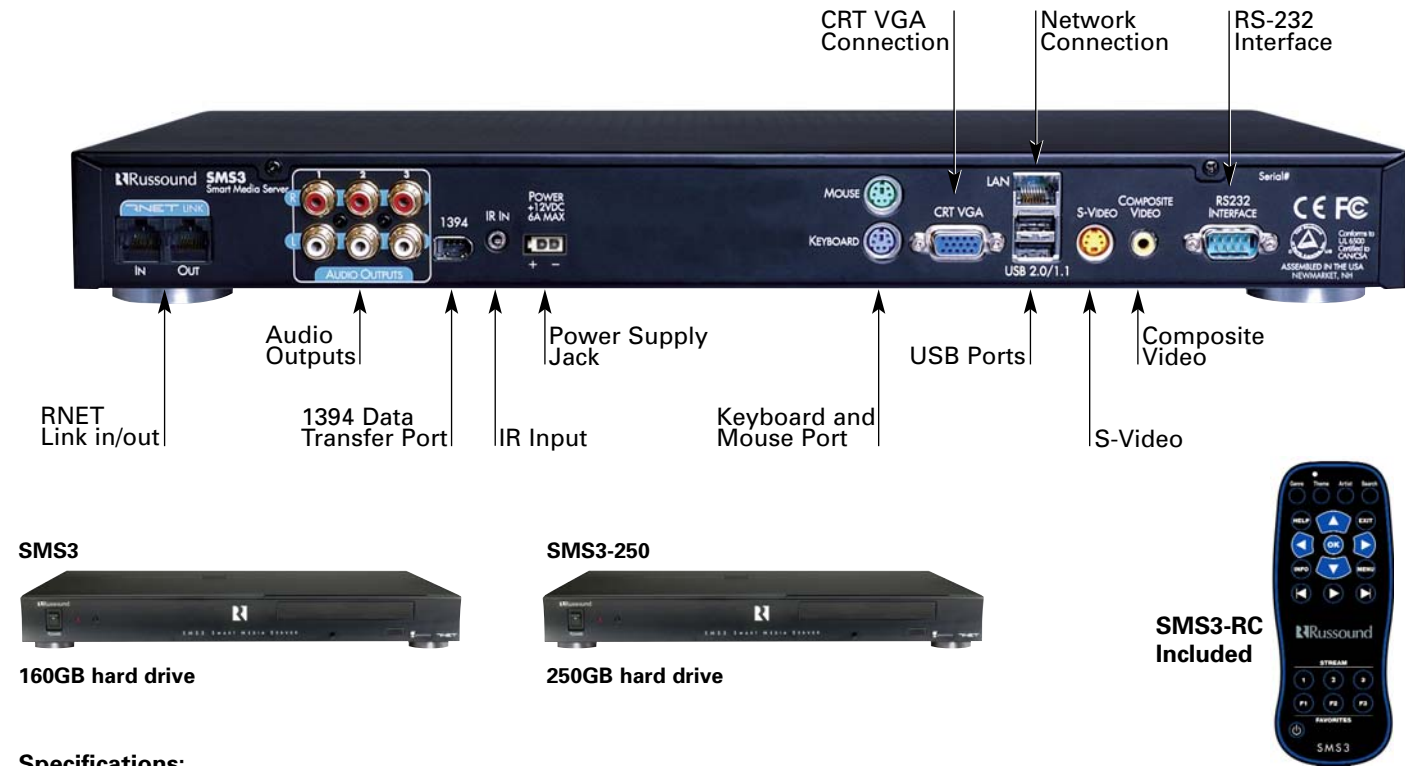

## SMS3 Smart Media Server Rear Panel

### Specifications:

- File Formats**
- Supports MP3, Ogg Vorbis, WAV music and JPEG image formats
  - Storage:
    - SMS3 – 160GB hard drive stores up to 2650 hours compressed or 240 hours uncompressed music
    - SMS3-250 – 250GB hard drive stores up to 4140 hours compressed or 375 hours uncompressed music
- Audio Specifications**
- Frequency Response: 20Hz to 20,000Hz (+/- 0.5dB)
  - Signal to Noise Ratio: > 96dB
  - Total Harmonic Distortion: < 0.05%
- Video Specifications**
- Output Formats: Composite, S-video, or VGA

- Communications**
- RNET link
  - Front panel IR receiver, rear panel IR jack
  - Ethernet LAN port
  - RS-232 control port
- Power Requirements**
- External power supply
  - Universal input 100 – 240 VAC, 50-60Hz with 12VDC 6A output
- Physical Specifications**
- Dimensions: 17" W x 1.75"H x 12.9"D (430 x 44 x 343mm)
  - Weight: 12.02 lbs. Net (5.4kg)
- Approvals**
- CE, TUV and FCC
- Standard Accessories**
- SMS3-RC IR remote control
  - 1 – RCA composite video cable
  - 3 – Stereo audio cables

## A world of music at your command

The SMS3 Smart Media Server is unique. It incorporates everything needed to enjoy your music collection, your way. Three music streams can play independent of each other, at the same time. The user-friendly interface helps you organize music by genre, artist, theme or occasion into personalized playlists. So you can choose what to play with one touch and listen anywhere your multiroom system reaches.