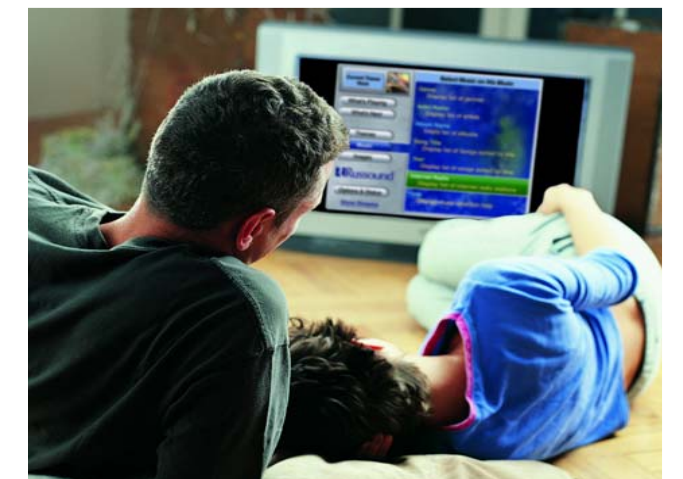

The Russound SMS3 can make home everyone's favorite place to go.