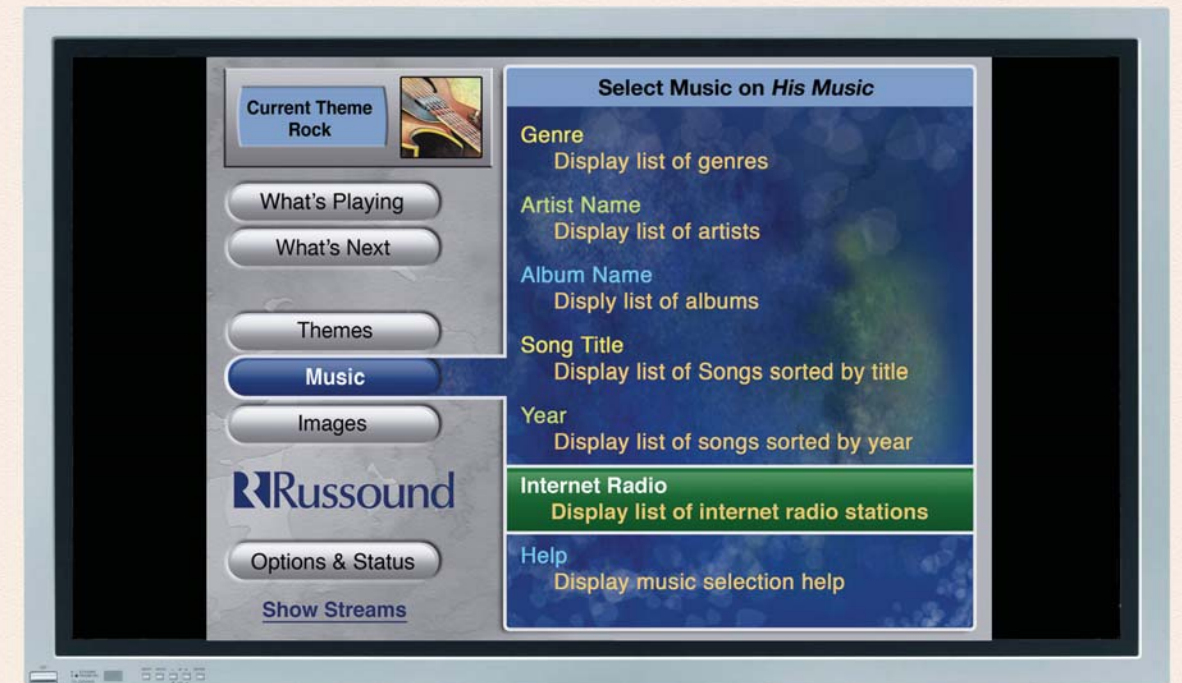

## A world of music at your command

The SMS3 Smart Media Server is unique. It incorporates everything needed to enjoy your music collection, your way. Three music streams can play independent of each other, at the same time. The user-friendly interface helps you organize music by genre, artist, theme or occasion into personalized playlists. So you can choose what to play with one touch and listen anywhere your multiroom system reaches.

## Yours, mine and ours

Because you can easily add music to your themes, everyone gets what they want. The SMS3 recognizes new additions, either from disc or the internet and stores them in the right place. For instance: you have defined a Jazz playlist with all of your CD's from that genre. Every new Jazz CD that you load will automatically be added to your Jazz playlist.

## Find your music again.

Your collection is in one place, sorted however you want – for example, artist, genre, theme or occasion – and available immediately via TV interface, keypad or remote.