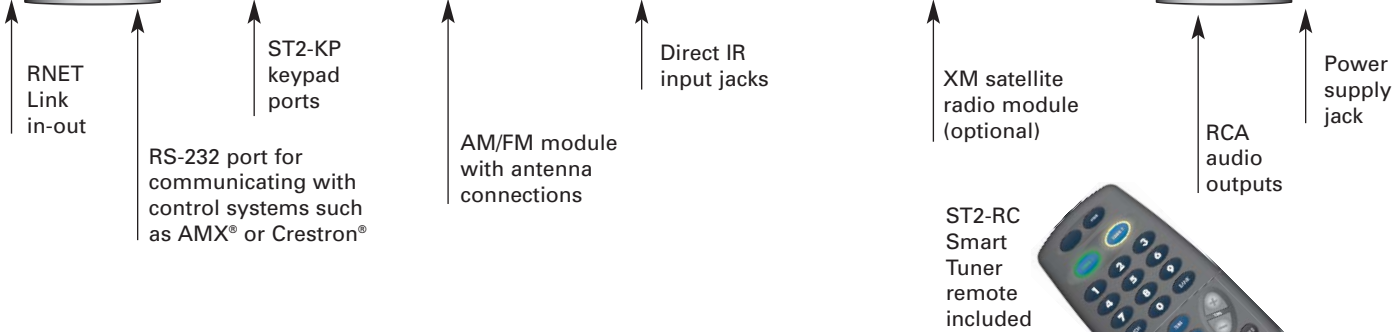

ST2 Smart Tuner